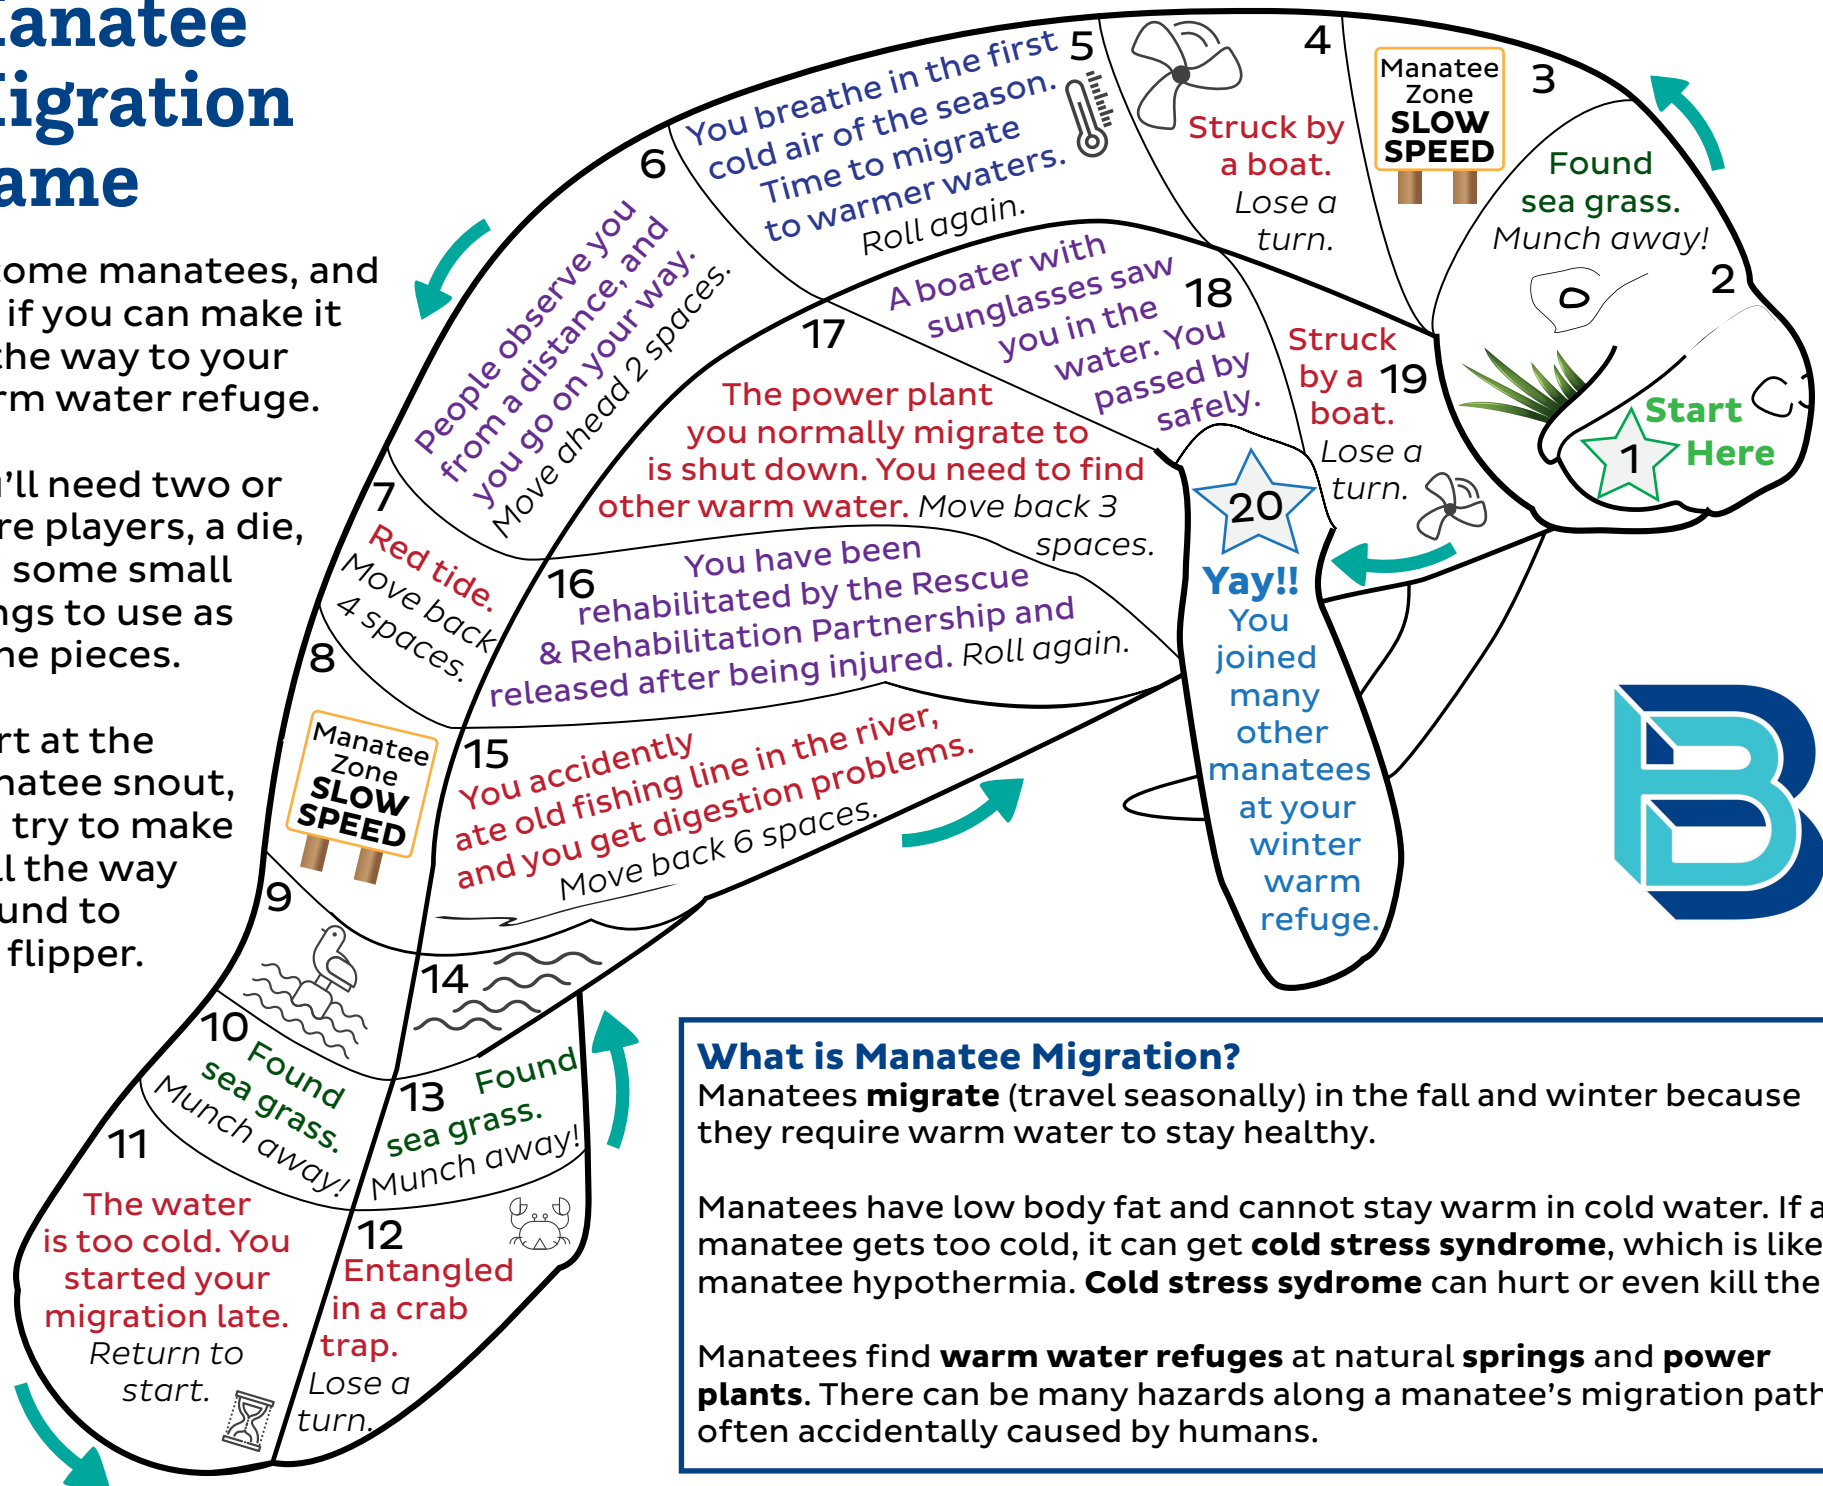

Manatee Migration Game

Become manatees, and see if you can make it all the way to your warm water refuge.

You'll need two or more players, a die, and some small things to use as game pieces.

Start at the manatee snout, and try to make it all the way around to the flipper.

What is Manatee Migration?

Manatees **migrate** (travel seasonally) in the fall and winter because they require warm water to stay healthy.

Manatees have low body fat and cannot stay warm in cold water. If a manatee gets too cold, it can get **cold stress syndrome**, which is like manatee hypothermia. **Cold stress syndrome** can hurt or even kill them.

Manatees find **warm water refuges** at natural **springs** and **power plants**. There can be many hazards along a manatee's migration path, often accidentally caused by humans.